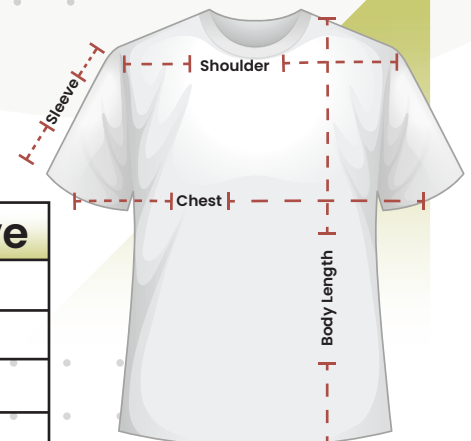

Size CHART

Men

Size	Chest	Length	Shoulder
S	38	25	17
M	40	26	18
L	42	27	19
XL	44	28	20
XXL	46	29	21
XXXL	48	30	22

Kids

Age	Size	Chest	Length	Shoulder	Sleeve
2-3 Yrs	XS	12.0	16.0	11.0	4.5
4-5 Yrs	S	13.0	17.0	12.0	4.7
6-7 Yrs	M	14.0	19.0	13.0	5.1
8-9 Yrs	L	15.0	20.5	14.0	5.3
10-11 Yrs	XL	16.0	22.0	15.0	5.5
12-13 Yrs	XXL	17.0	23.5	16.0	5.9

Women

Size	Chest	Length	Shoulder
XS	34	23.5	13
S	36	24	14
M	38	24.5	15
L	40	25	16
XL	43	25.5	17.5
XXL	46	26	19