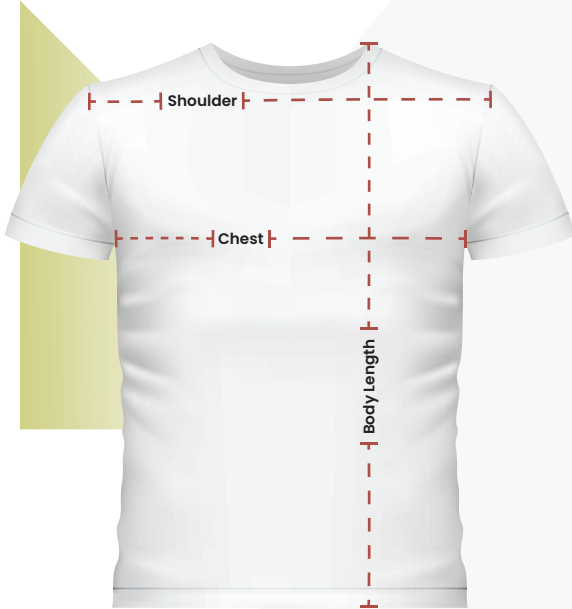

HCL

**Fulcrum Global
Info Services**

**RELIANCE GLOBAL
SERVICES**

Size CHART

Men

Size	Chest	Length	Shoulder
S	38	25	17
M	40	26	18
L	42	27	19
XL	44	28	20
XXL	46	29	21
XXXL	48	30	22

Kids

Age	Size	Chest	Length	Shoulder	Sleeve
2-3 Yrs	XS	12.0	16.0	11.0	4.5
4-5 Yrs	S	13.0	17.0	12.0	4.7
6-7 Yrs	M	14.0	19.0	13.0	5.1
8-9 Yrs	L	15.0	20.5	14.0	5.3
10-11 Yrs	XL	16.0	22.0	15.0	5.5
12-13 Yrs	XXL	17.0	23.5	16.0	5.9